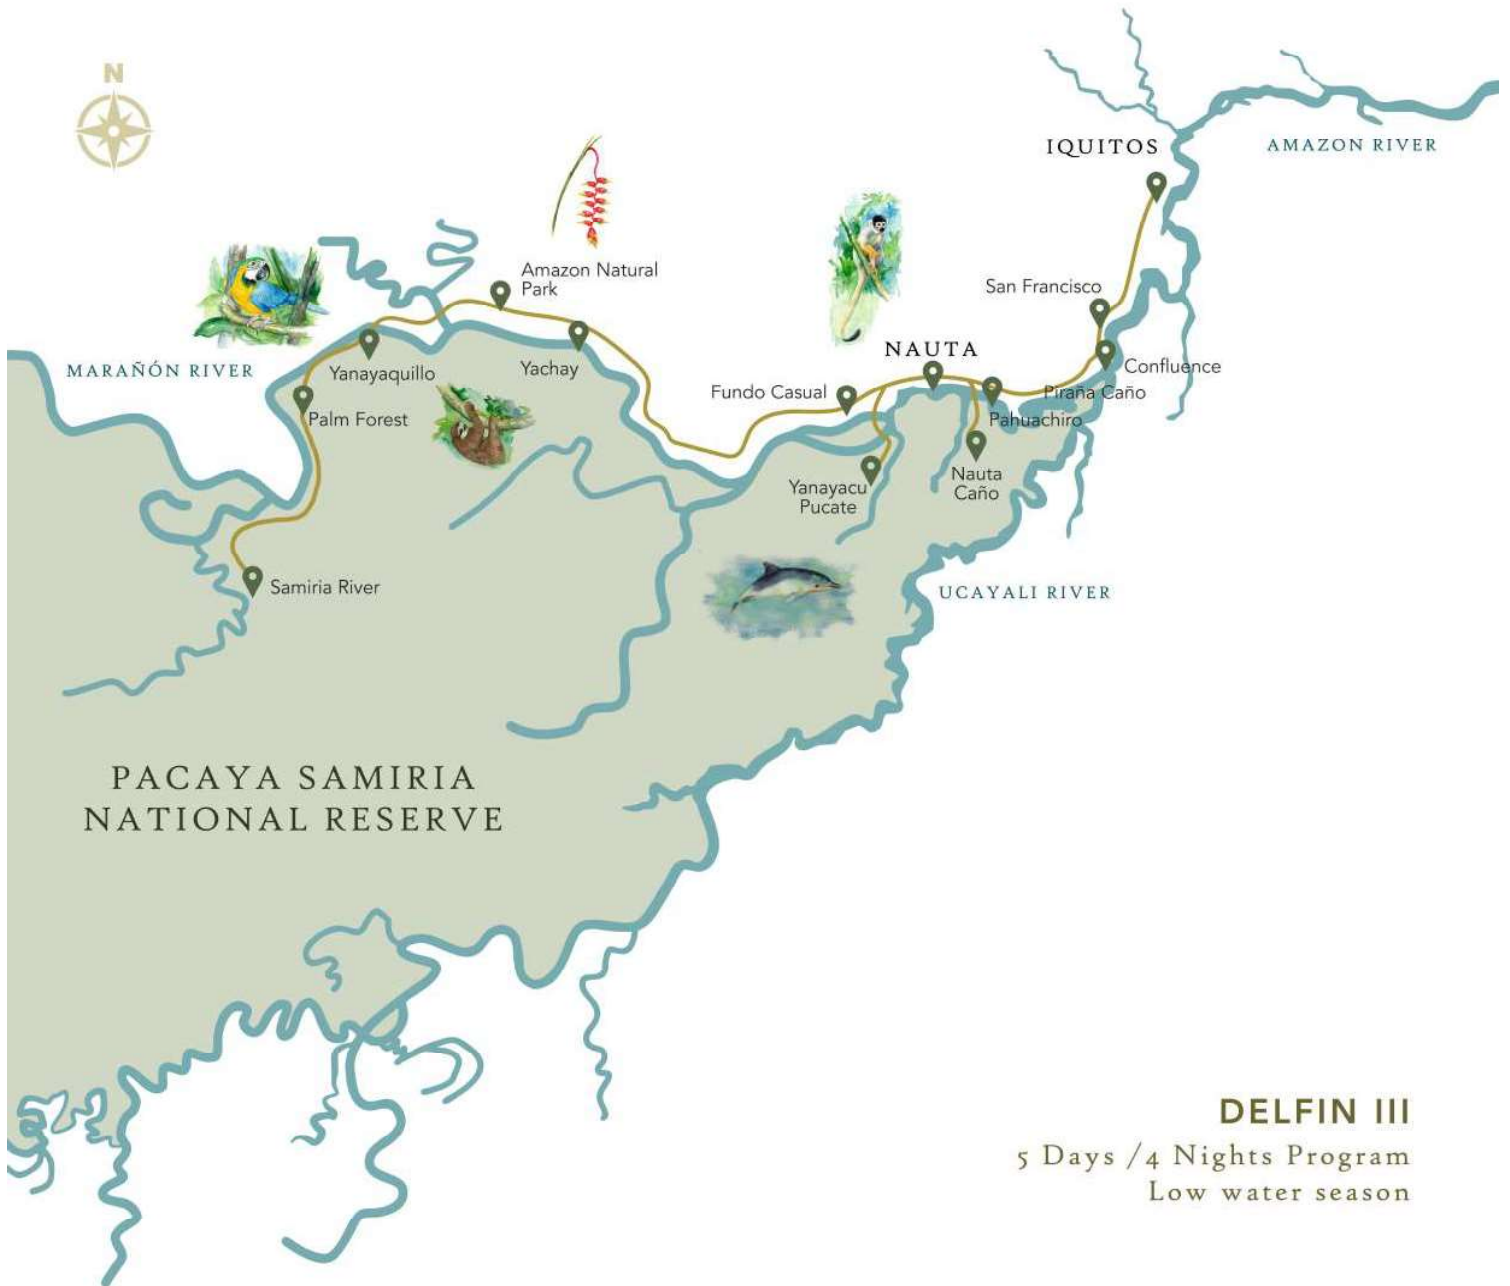

ROUTE MAP

DELFIN III
5 Days / 4 Nights Program
Low water season