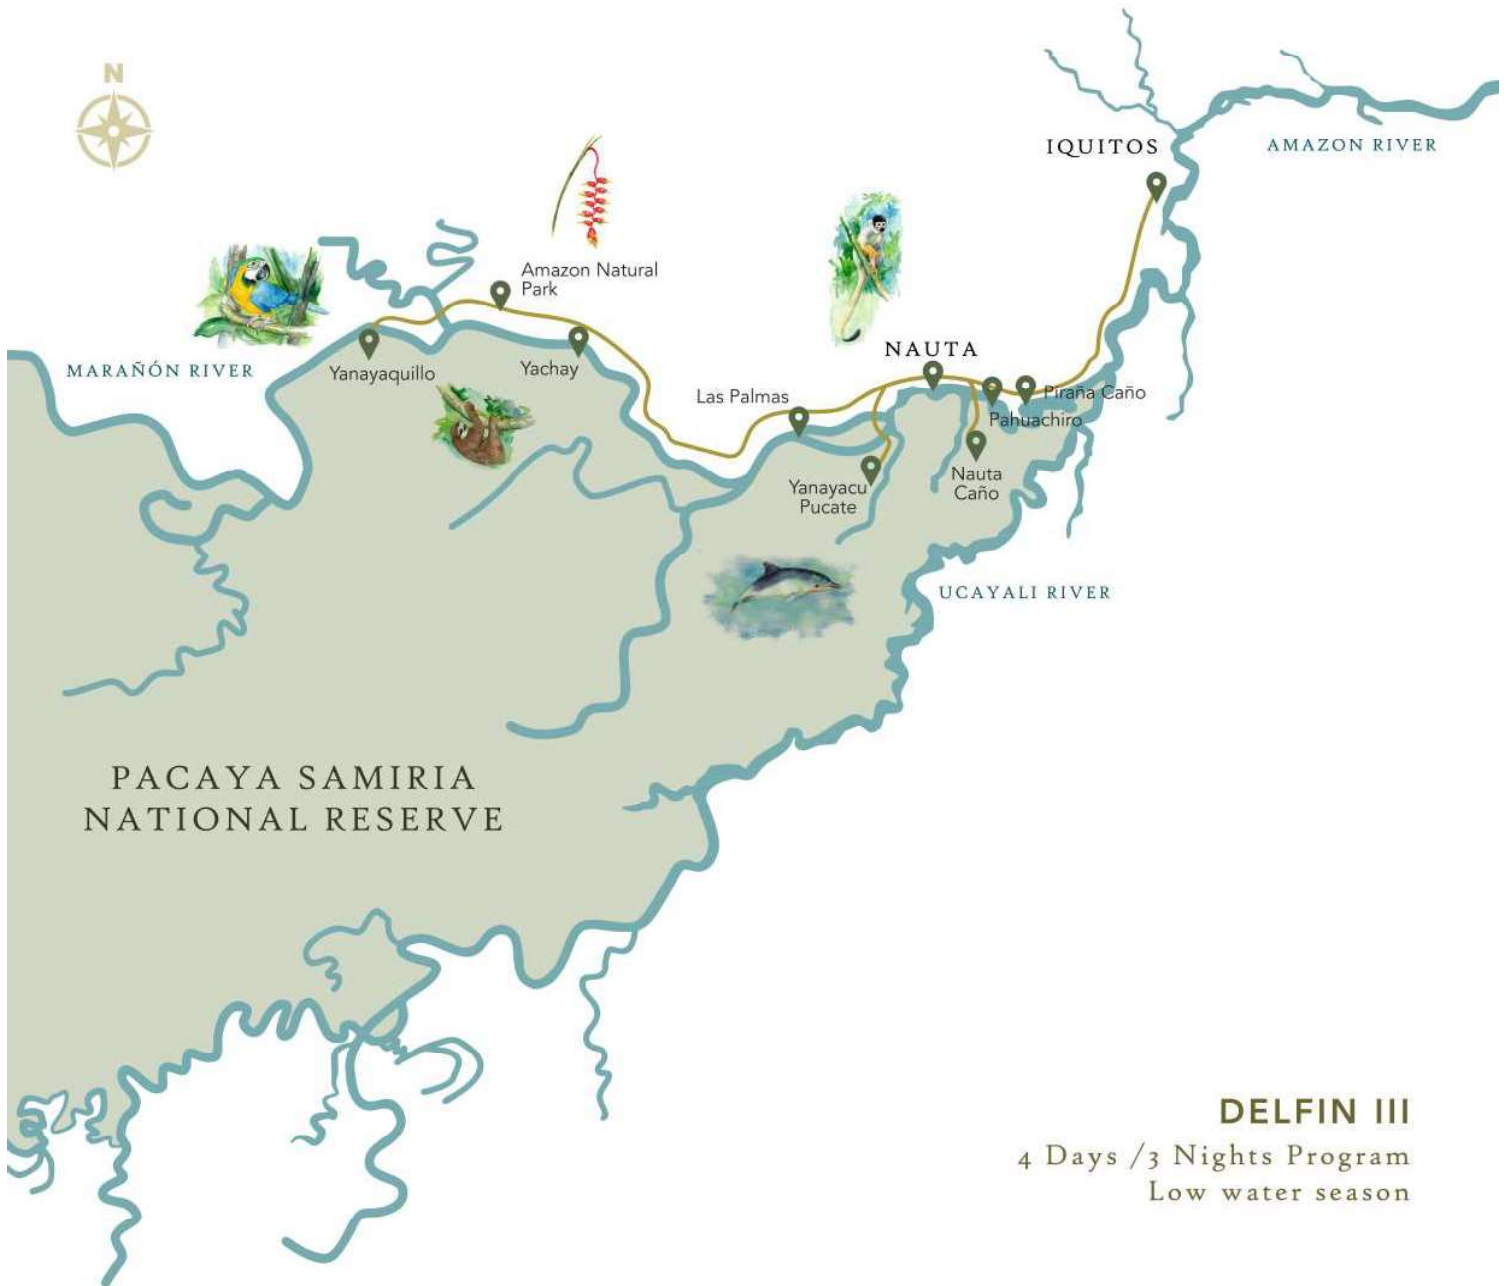

ROUTE MAP

DELFIN III
4 Days /3 Nights Program
Low water season