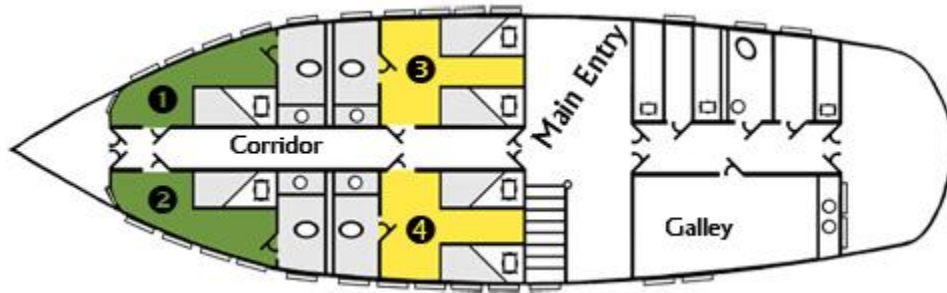

M/V Tucano Deck Plan

Main Deck:

Cabins 1 and 2 have bunks with a single size mattress above and below. Cabins 3 and 4 have single size beds which can be placed together to form a queen size bed.

Middle Deck:

Cabins 5 and 6 have single size beds which can be placed together to form a queen size bed. Cabins 7 and 8 have bunks with a single size mattress above and below.

Observation Deck:

This deck is open and an exceptional place to observe wildlife. The forward balcony allows views into the forest canopy. Cabin 0 has a queen size bed and a single bed. Cabin 0 can sleep four with the adjoining Auxiliary cabin.