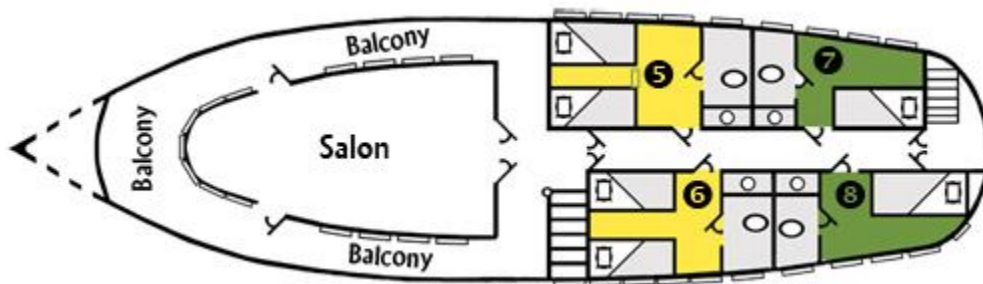

M/V Tucano Deck Plan

Main Deck:

Cabins 1 and 2 have bunks with a single size mattress above and below. Cabins 3 and 4 have single size beds which can be placed together to form a queen size bed.

Middle Deck:

Cabins 5 and 6 have single size beds which can be placed together to form a queen size bed. Cabins 7 and 8 have bunks with a single size mattress above and below.

Observation Deck:

This deck is open and an exceptional place to observe wildlife. The forward balcony allows views into the forest canopy. Cabin 0 has a queen size bed and a single bed. Cabin 0 can sleep four with the adjoining Auxiliary cabin.